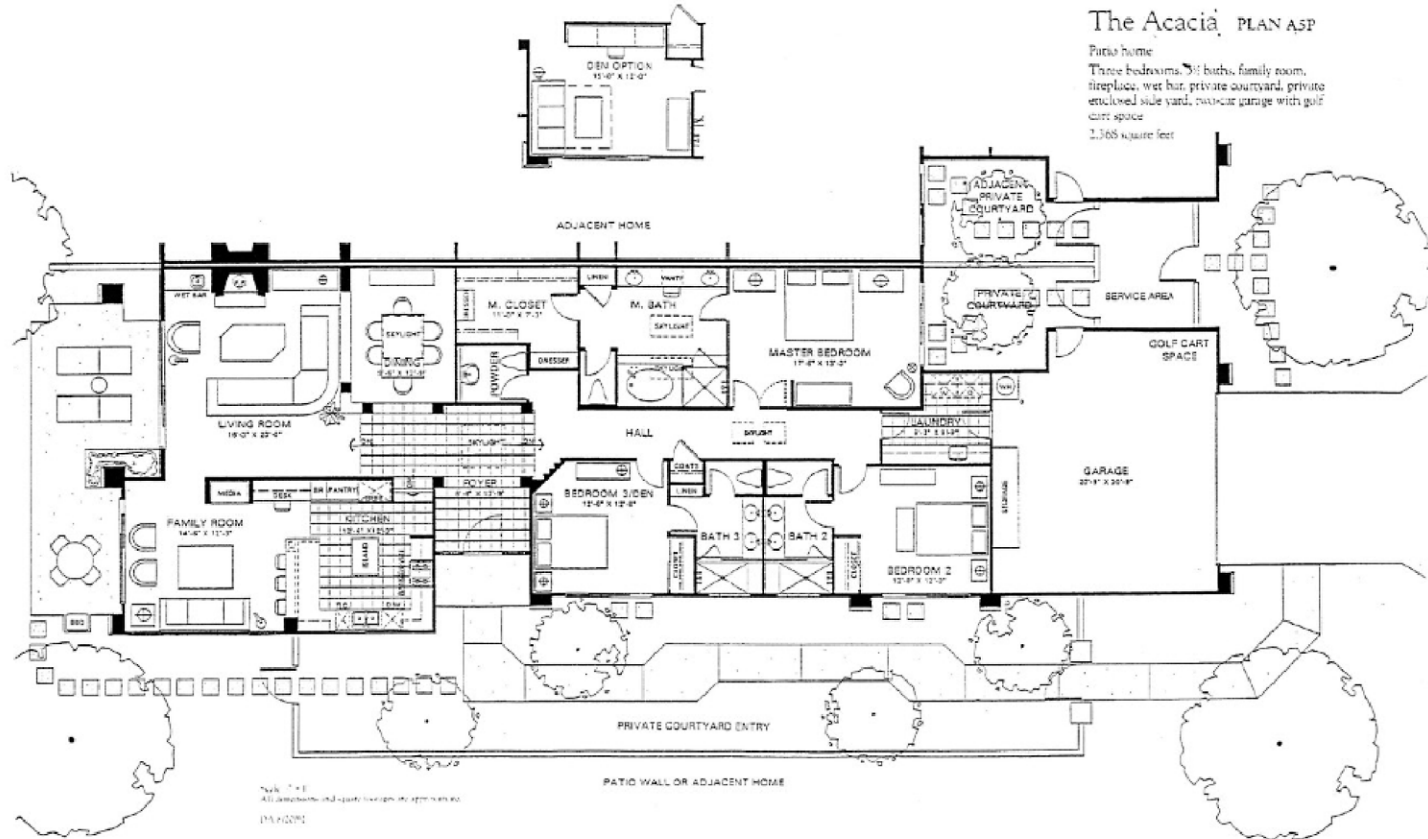

The Acacia PLAN ASP

Patio home

Three bedrooms, 3 1/2 baths, family room, fireplace, wet bar, private courtyard, private enclosed side yard, two-car garage with golf cart space

2,368 square feet

PLAN ASP